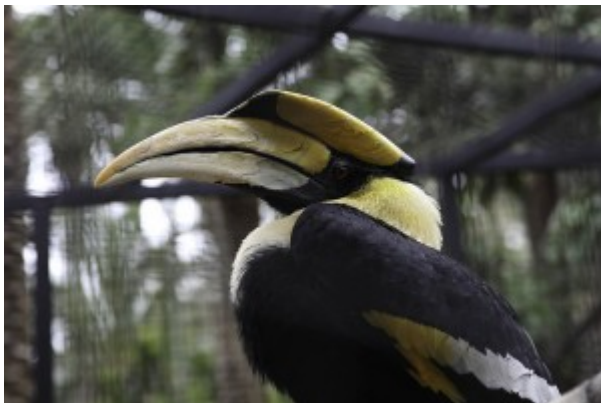

See the enormous difference between the ropen head crest and what a Hornbill bird has.